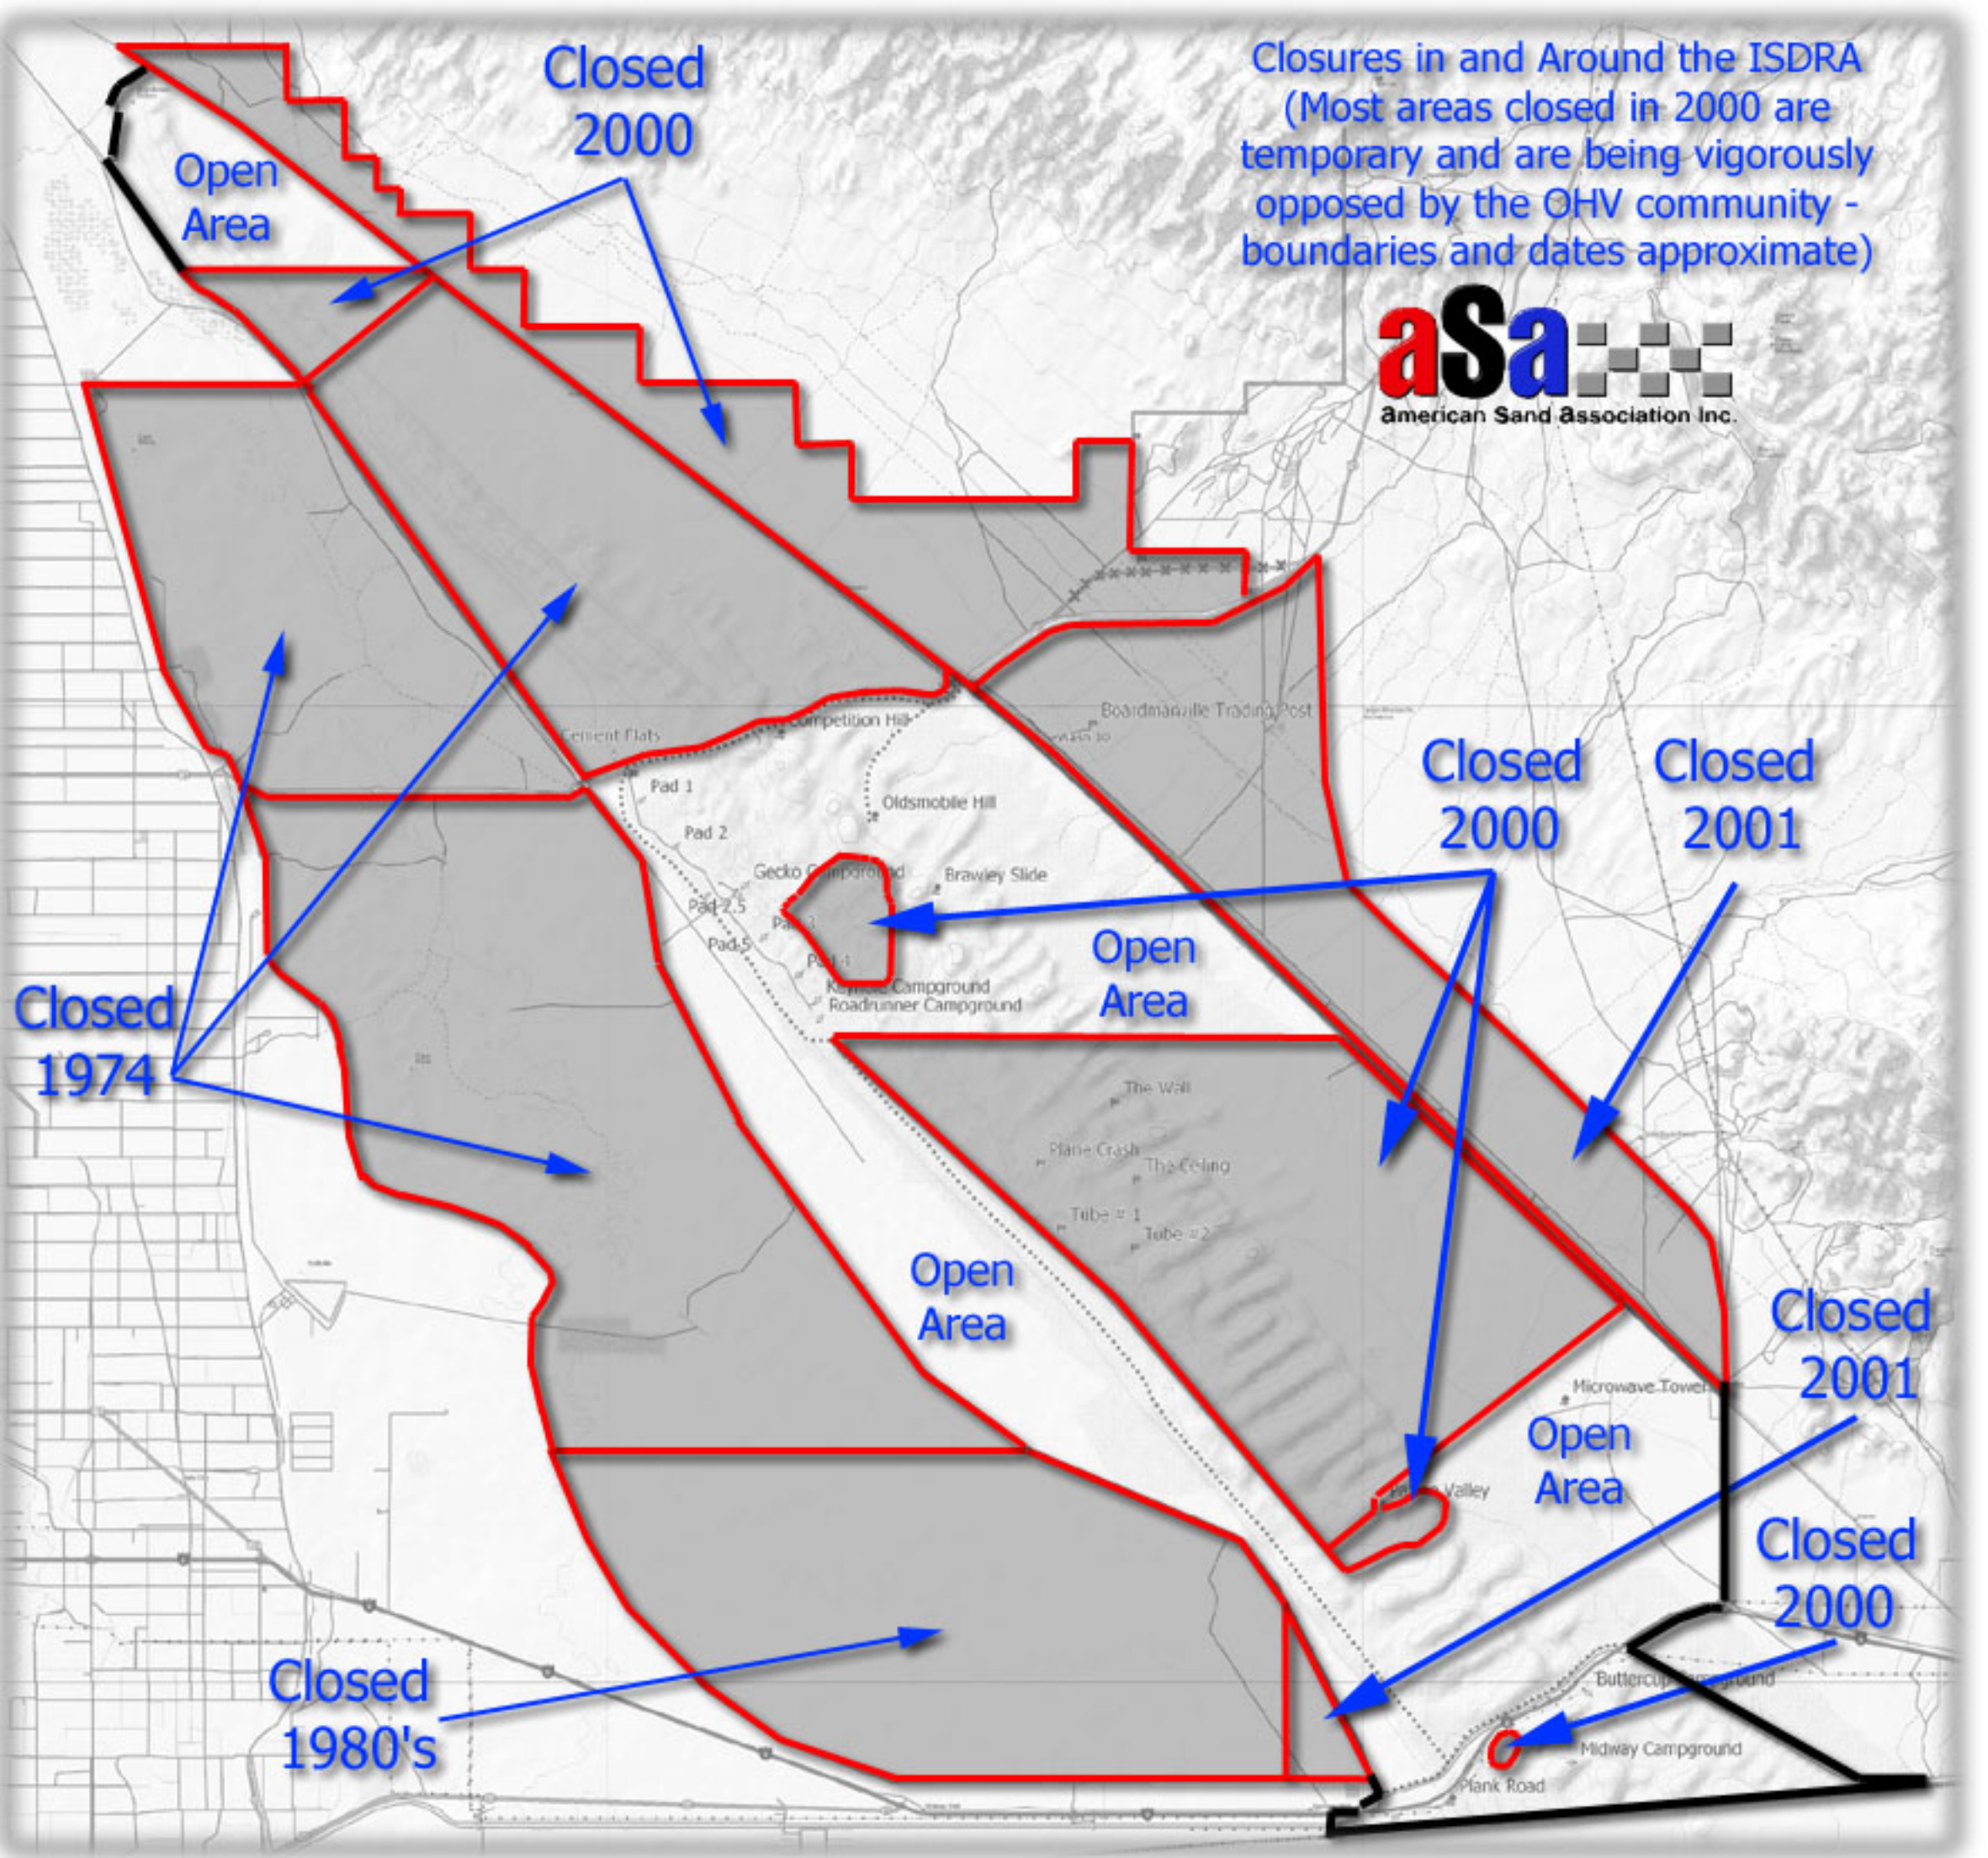

Closures in and Around the ISDRA
(Most areas closed in 2000 are temporary and are being vigorously opposed by the OHV community - boundaries and dates approximate)

Closed 2000

Open Area

Closed 2000

Closed 2001

Open Area

Closed 1974

Open Area

Closed 2001

Open Area

Closed 2000

Closed 1980's

Midway Campground